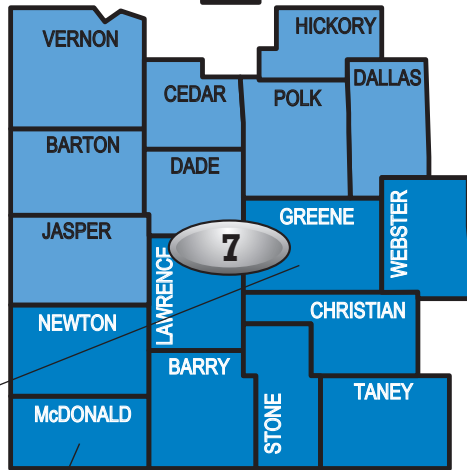

Keith Baxter

Jonathan & Melanie Pierce